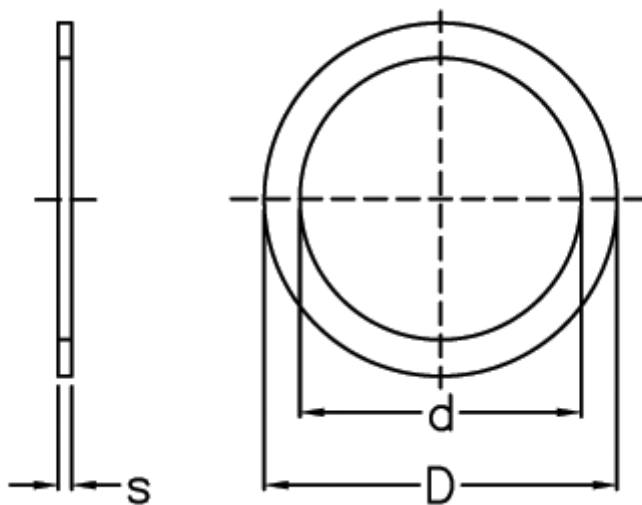

Article number: 0130316

Description: Shim Washer  
PS 5x10x1 DIN 988

## Measures

---

d	= 5
D	= 10
Description	= PS 5x10x1
s	= 1.00
tol	= -0.05
Weight kg/1000	= 0.462